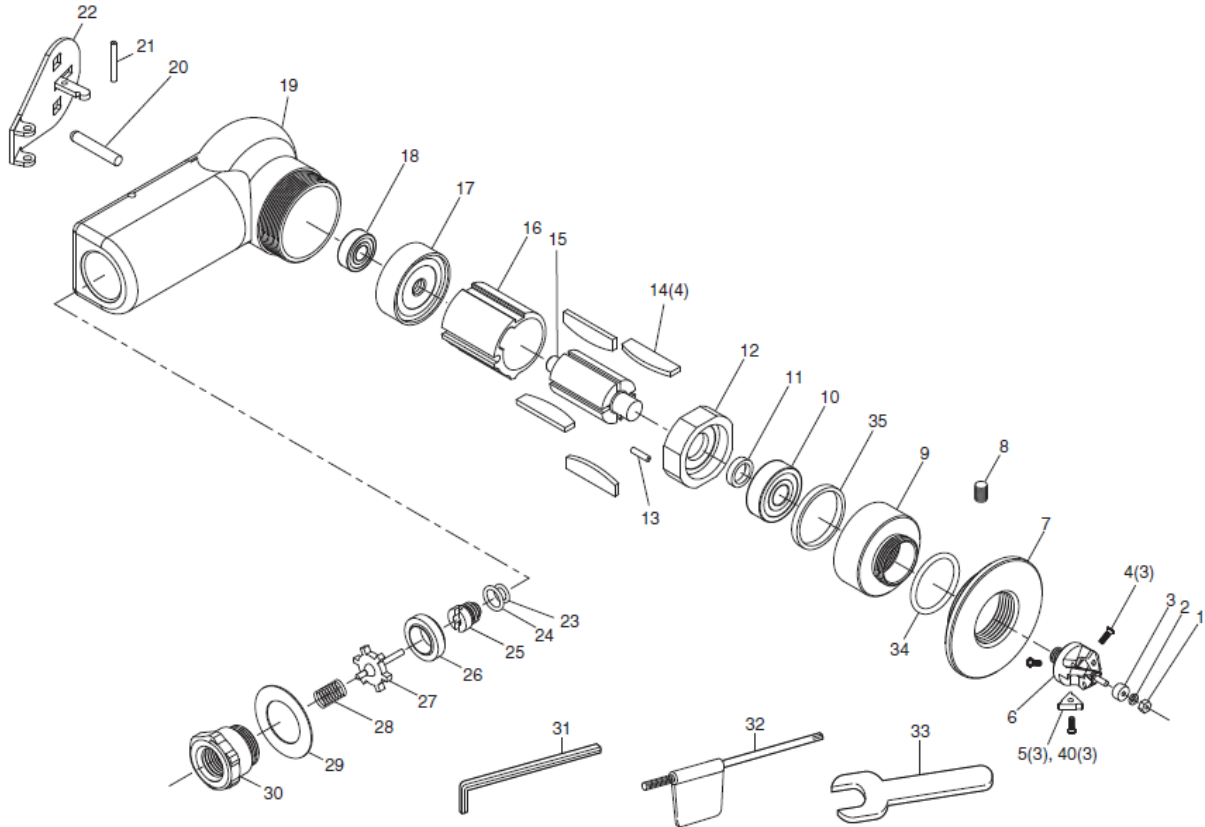

MINI BEVELER

EXPLODED VIEW

PARTS LIST

Index No.	Parts No.	Description	Nettopreise	Qty. Per tool
1	7252F-01	Hex. Nut	Fr. 1.60	1
2	7252F-02	Spring Washer	Fr. 0.90	1
3	7252F-03	Ball Bearing	Fr. 14.50	1
4	7252F-04	Cutter Bolt	Fr. 19.50	3
5	7252F-05	Cutter (252-C1.5	Fr. 16.50 / Stk.	3
6	7252F-06	Cutter Holder	Fr. 159.00	1
7	7252F-07	Flange		1
8	7252F-08	Screw	Fr. 3.50	1
9	7252F-09	Lock Ring		1
10	7252F-10	Ball Bearing	Fr. 2.05	1
11	7252F-11	Collar		1
12	7252F-12	Front Plate		1
13	7252F-13	Roll Pin		1
14	7252F-14	Rotor Blade	Fr. 5.70	4
15	7252F-15	Rotor		1
16	7252F-16	Cylinder		1
17	7252F-17	Rear Plate		1
18	7252F-18	Ball Bearing	Fr. 3.10	1
19	7252F-19	Body		1
20	7252F-20	Valve Shaft		1
21	7252F-21	Roll Pin		1
22	7252F-22	Safety Lever		1
23	7252F-23	O-Ring		1
24	7252F-24	O-Ring		1
25	7252F-25	Inner Bolt		1
26	7252F-26	Valve Seat	Fr. 2.20	1
27	7252F-27	Valve	Fr. 4.30	1
28	7252F-28	Valve Spring	Fr. 3.70	1
29	7252F-29	Rear Gasket		1

Index No.	Parts No.	Description	Qty. Per tool
30	7252F-30	Inlet Bushing	1
31	7252F-31	Hex. Wrench	1
32	7252F-32	Flat Torx Wrench	1
33	7252F-33	Spanner Wrench	1
34	7252F-34	O-Ring	1
35	7252F-35	Lock Washer	1
40	7252F-40	Cutter (252-R1.5 1set 10pcs)	3